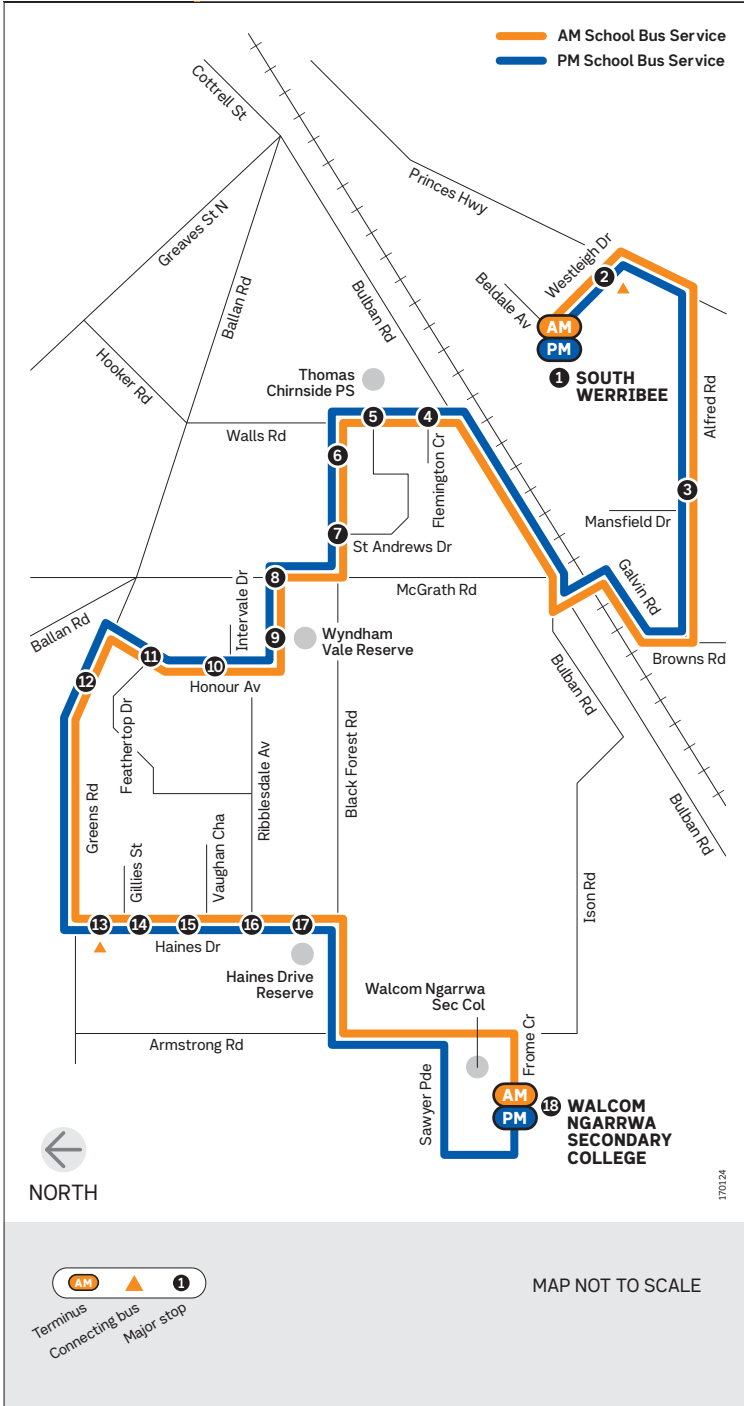

School bus route

S4558

South Werribee – Walcom Ngarrrwa Sec Col

Monday to Friday

SCHOOL BUS STOP	AM
1 Beldale Av/Westleigh Dr	7.30
2 Princes Hwy/Westleigh Dr	7.32
3 Mansfield Dr/Alfred Rd	7.37
4 Flemington Cr/Walls Rd	7.49
5 Thomas Chirnside Primary School	7.51
6 Walls Rd/Black Forest Rd	7.51
7 St Andrews Dr/Black Forest Rd	7.53
8 Gentzen Dr/Honour Av	7.56
9 Wyndham Vale Reserve	7.57
10 Intervale Dr/Honour Av	8.00
11 Feathertop Dr/Honour Av	8.01
12 Olympic Way/Greens Rd	8.02
13 Greens Rd/Haines Dr	8.07
14 Gillies St/Haines Dr	8.08
15 Vaughan Cha/Haines Dr	8.08
16 Ribblesdale Av/Haines Dr	8.10
17 Haines Drive Reserve	8.12
18 Walcom Ngarrrwa Secondary College	8.20

Monday to Friday

SCHOOL BUS STOP	PM
18 Walcom Ngarrrwa Secondary College	3.04
17 Haines Drive Reserve	3.13
16 Ribblesdale Av/Haines Dr	3.15
15 Vaughan Cha/Haines Dr	3.16
14 Gillies St/Haines Dr	3.17
13 Greens Rd/Haines Dr	3.18
12 Olympic Way/Greens Rd	3.22
11 Valewood Dr/Honour Av	3.23
10 Whitehaven St/Honour Av	3.24
9 Wyndham Vale Reserve	3.27
8 Honour Av/McGrath Rd	3.29
7 St Andrews Dr/Black Forest Rd	3.31
6 Walls Rd/Black Forest Rd	3.33
5 St Andrews Dr/Walls Rd	3.34
4 Flemington Cr/Walls Rd	3.36
3 Mansfield Dr/Alfred Rd	3.48
2 Princes Hwy/Westleigh Dr	3.53
1 Beldale Av/Westleigh Dr	3.54